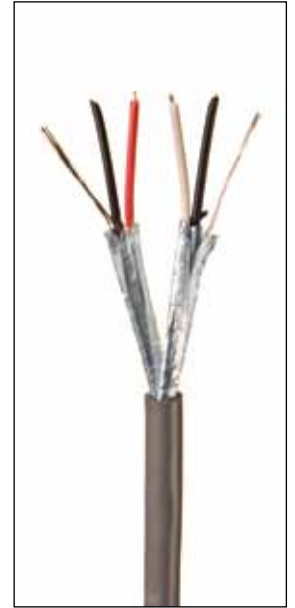

### Belden equivalent cables - continued

9728 LSF, 4 pair, individual foil screen pairs, 24 awg  
low smoke and fume sheath, 500 metre reels

Order Ref.  
C 449

9729 LSF, 2 pair individual foil screen, low capacitance  
24 awg, low smoke and fume sheath, 500 metre reels

C 455

9841 LSF, 1 pair foil and braid screen, 24 awg  
low smoke and fume sheath, 500 metre reels

C 461

9842 LSF, 2 pair overall foil and braid screen, 24 awg  
low smoke and fume sheath, 500 metre reels

C 462

9842 PE, 2 pair overall foil and braid screen, 24 awg  
pe sheath for external/direct burial application, 500 metre reels

C 462PE

The Belden cables listed represent those which we are most often asked to supply. If you have a requirement for a cable which is not listed we will be pleased to quote. Cables can be supplied on alternative length reels to those shown if required.